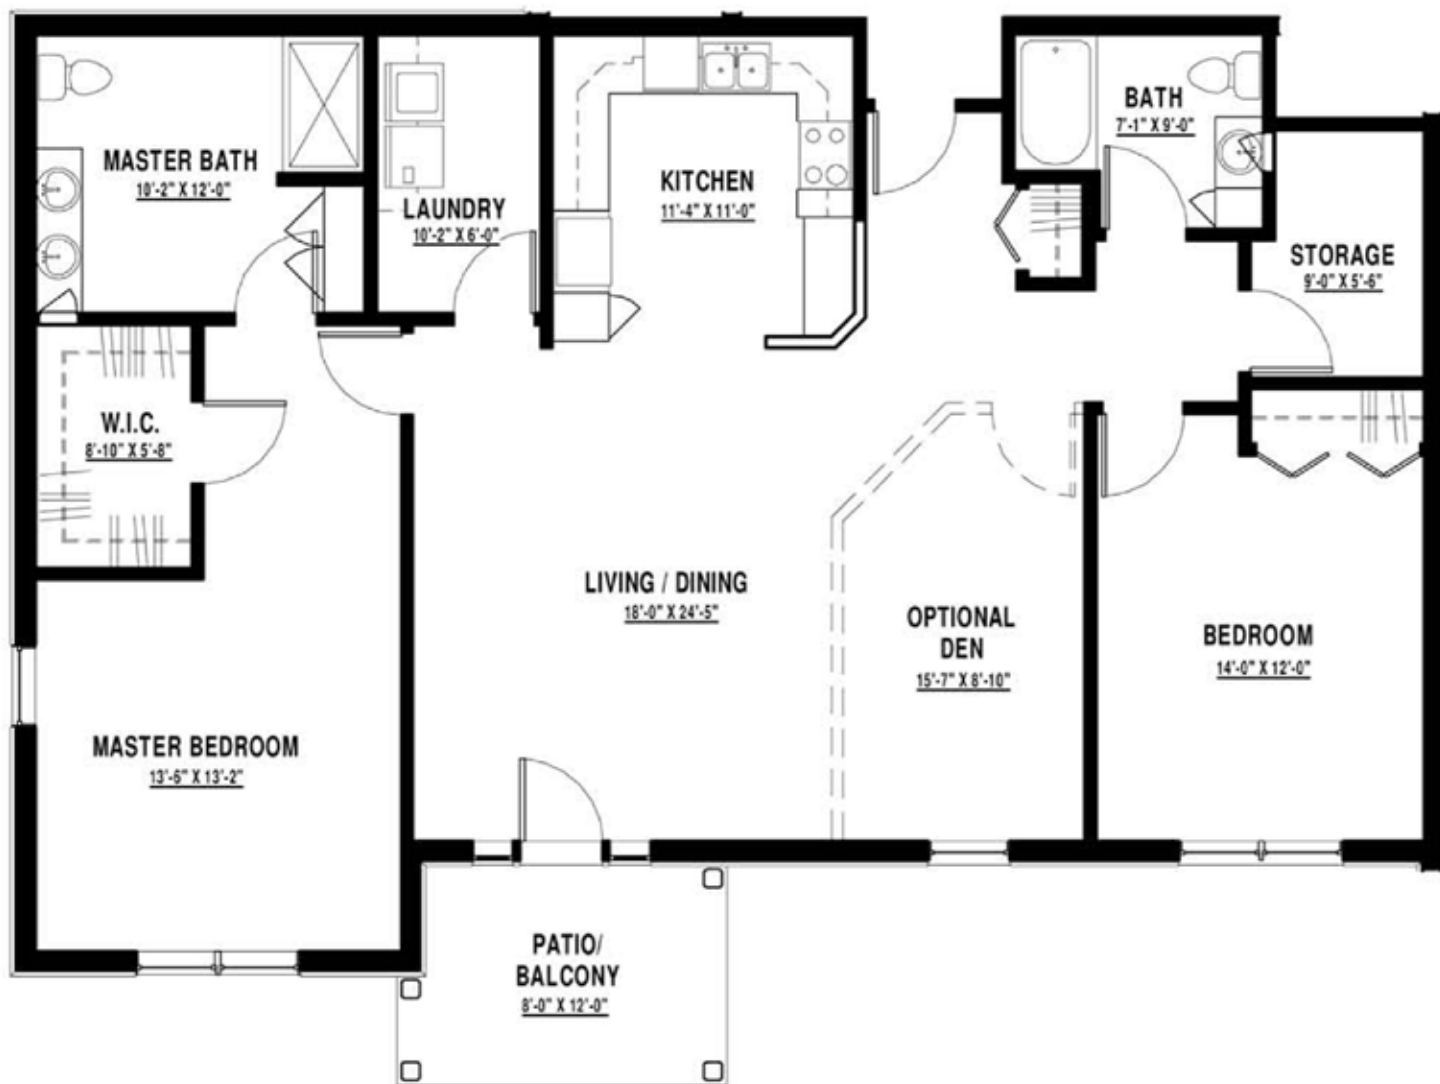

THE CARRIAGE HOUSE AT CORNWALL MANOR

The Admiral

1500 square feet

Two bedrooms

Optional den

Two bathrooms

Room dimensions are approximate

PO Box 125, Cornwall, PA 17016
717-274-8092 ~ 800-222-2476
www.cornwallmanor.org